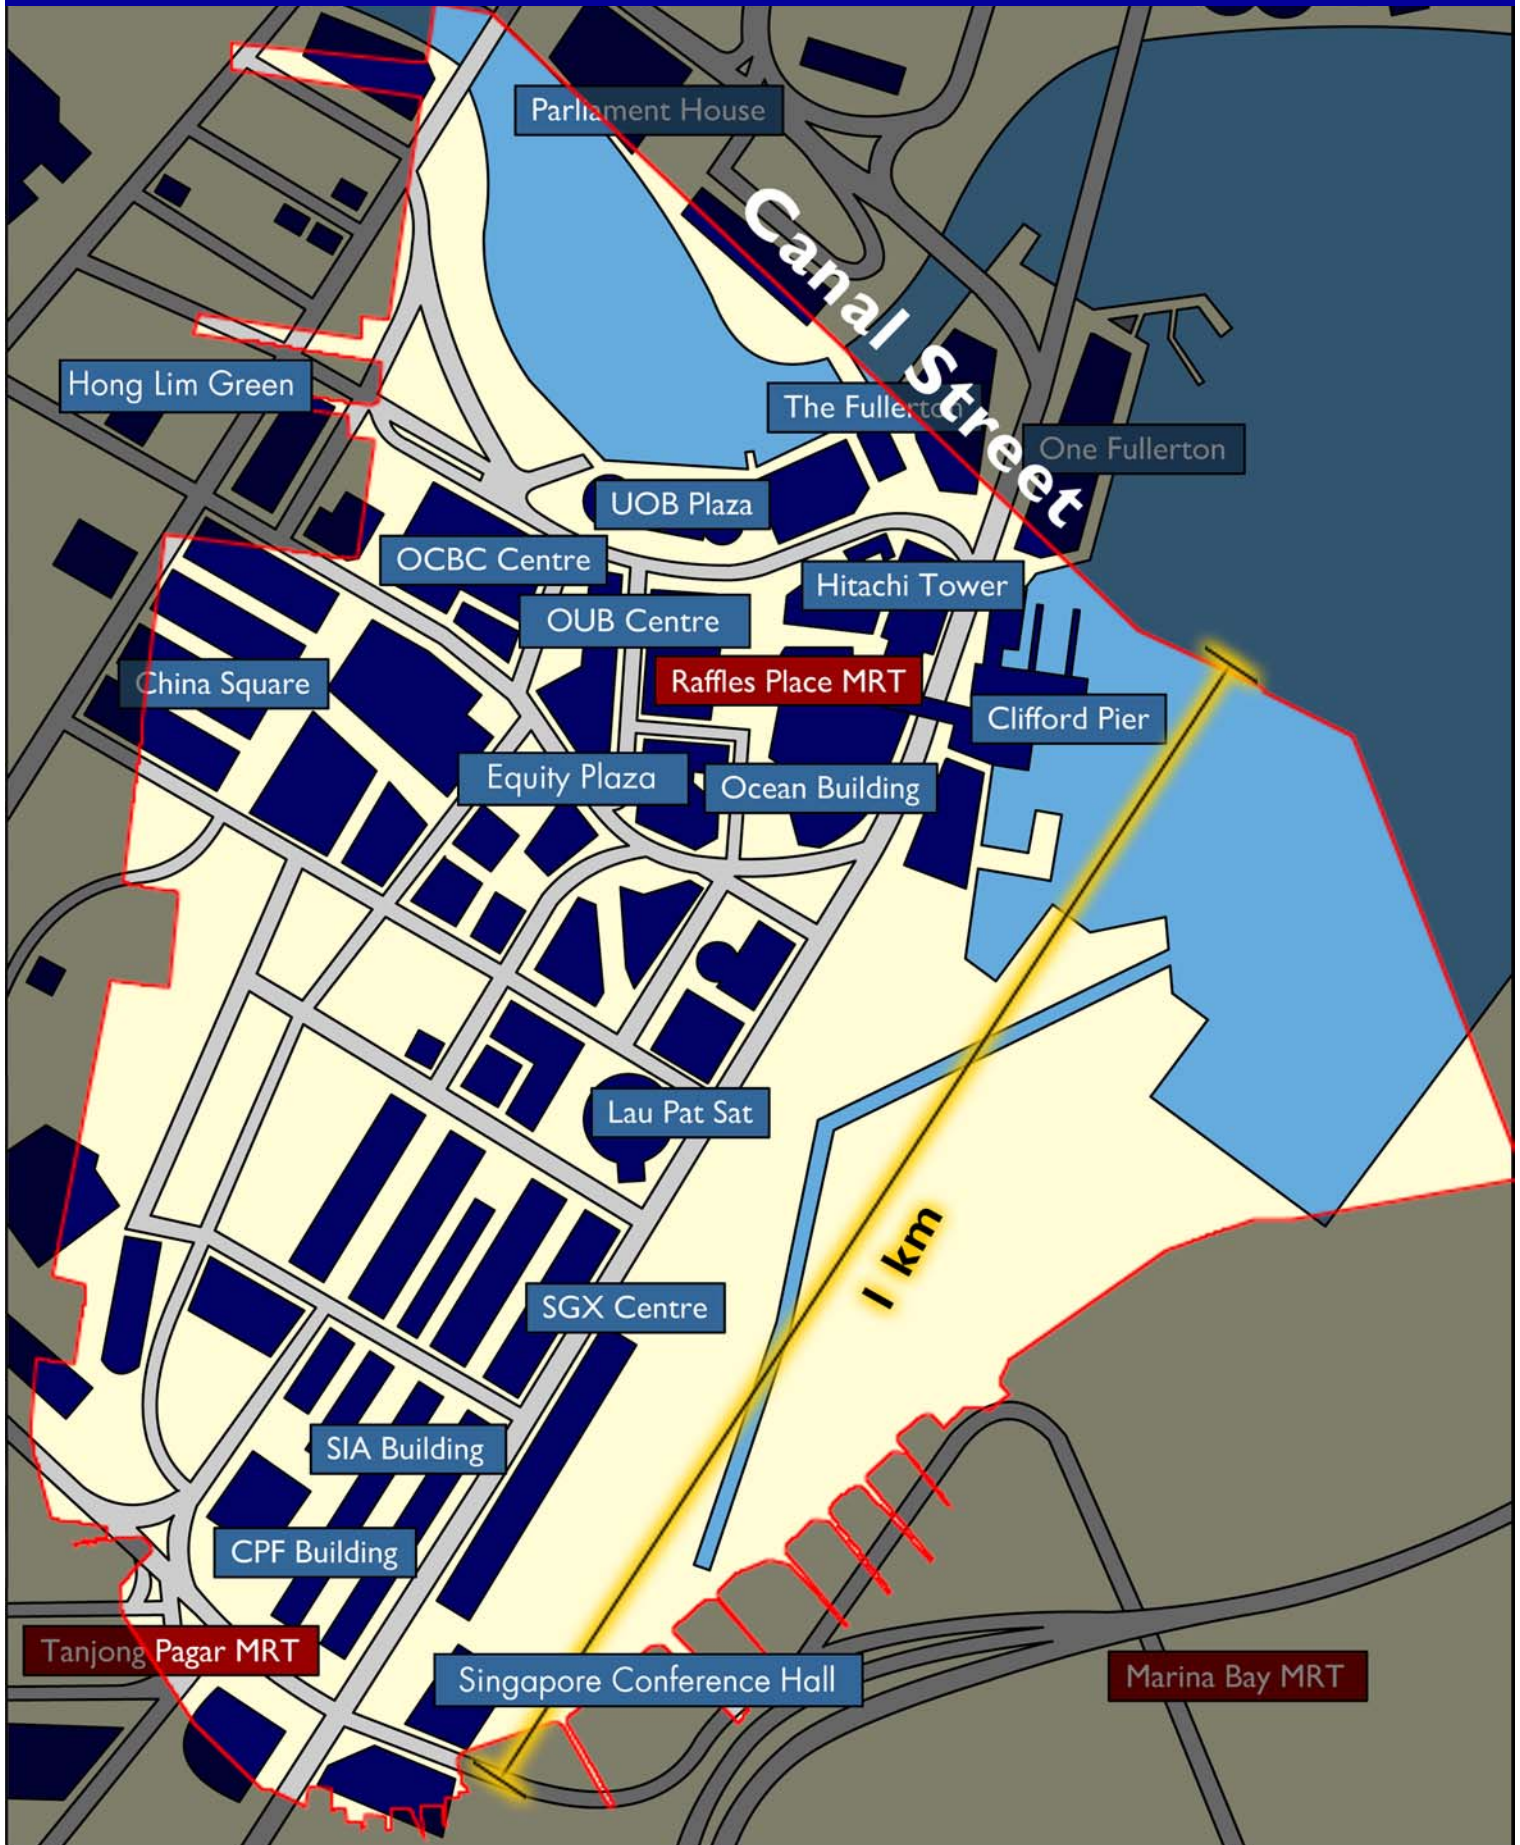

# Singapore

© Copyright 2003 Forbes Calamity Prevention

After the New York World Trade Centre destruction of 9/11, access to all of Lower Manhattan below Canal Street (called "TriBeCa") was restricted. What if the same size exclusion zone were imposed in your city? Would your evacuation point and your recovery site be outside that area? This map superimposes the New York exclusion zone over Singapore's financial district.